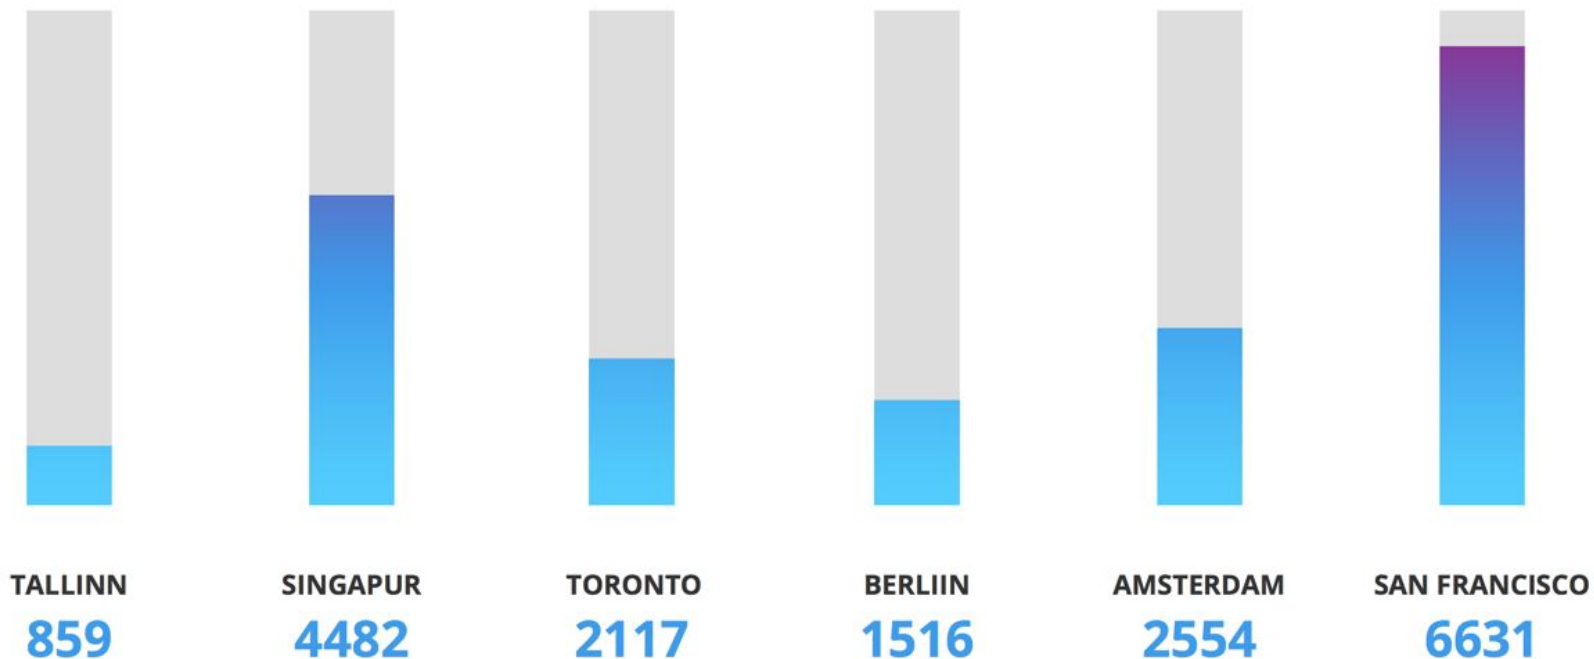

Focus?

No single best place in the world

Tallinn or London? Strengths and weaknesses

Life and work
balance

Compare with the right cities

What are the most important things for talent in location?

Finland

Spain

What are the most important things for talent in location?

Founders

Nurses

Current city

Followed city [reset](#)

Follower jobs

Types of follows

Follower signup date