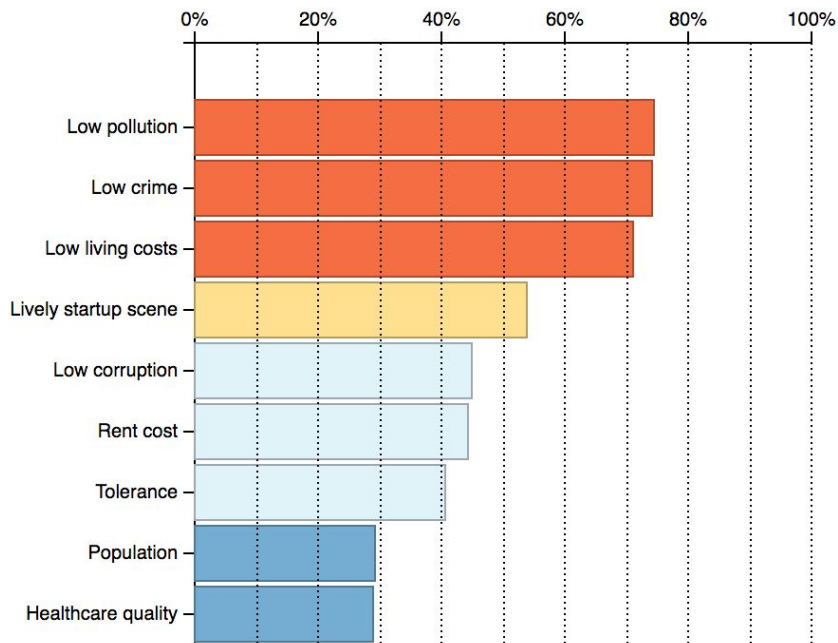

Focus?

No single best place in the world

Tallinn or London? Strengths and weaknesses

Life and work
balance

Compare with the right cities

What are the most important things for talent in location?

Finland

Spain

What are the most important things for talent in location?

Founders

Nurses

Current city

Followed city [reset](#)

Follower jobs

Types of follows

Follower signup date