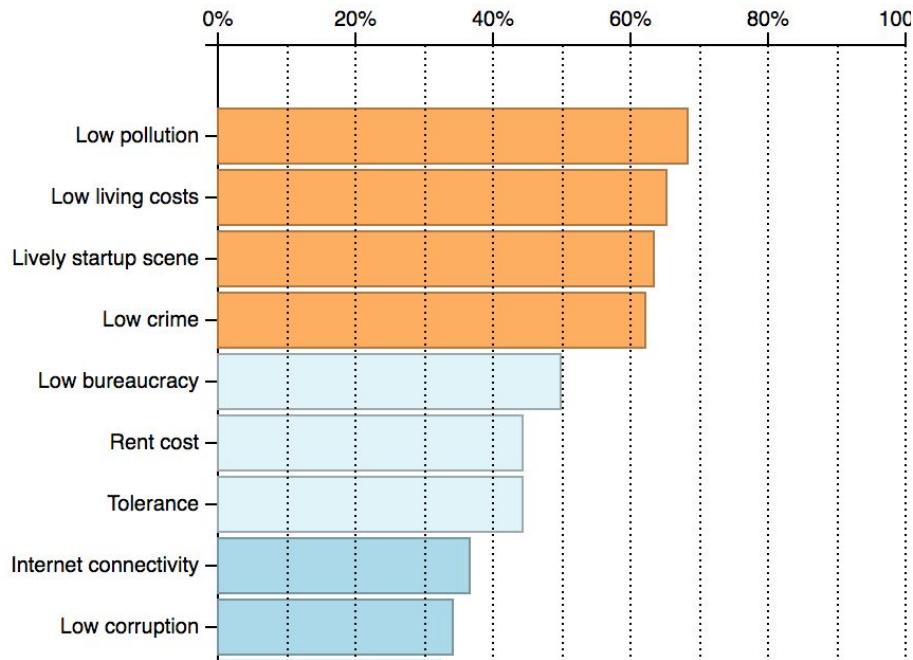

Focus?

No single best place in the world

Tallinn or London? Strengths and weaknesses

Life and work
balance

Compare with the right cities

What are the most important things for talent in location?

Finland

Spain

What are the most important things for talent in location?

Founders

Nurses

Current city

Followed city [reset](#)

Follower jobs

Types of follows

Follower signup date