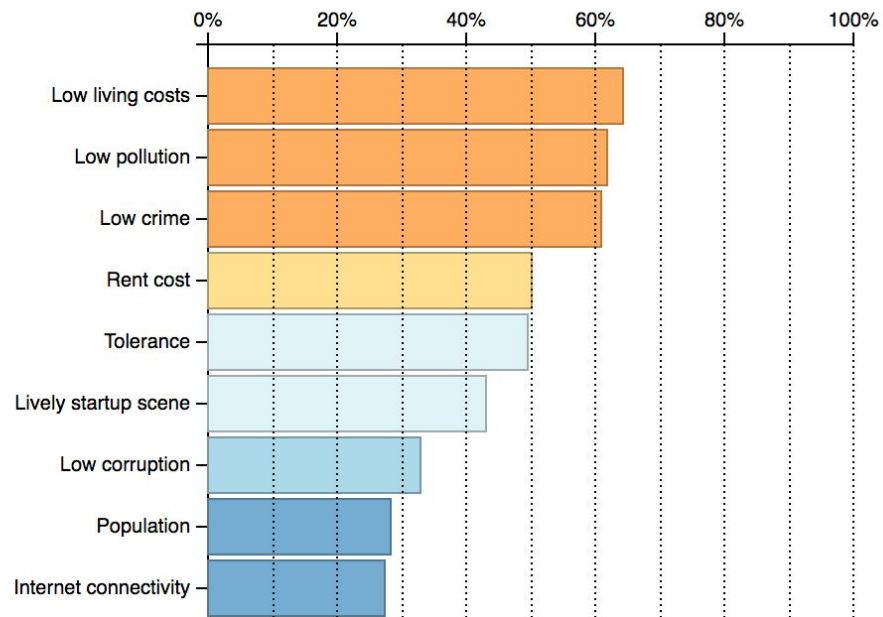

Focus?

No single best place in the world

Tallinn or London? Strengths and weaknesses

Life and work
balance

Compare with the right cities

What are the most important things for talent in location?

Finland

Spain

What are the most important things for talent in location?

Founders

Nurses

Current city

Followed city [reset](#)

Follower jobs

Types of follows

Follower signup date