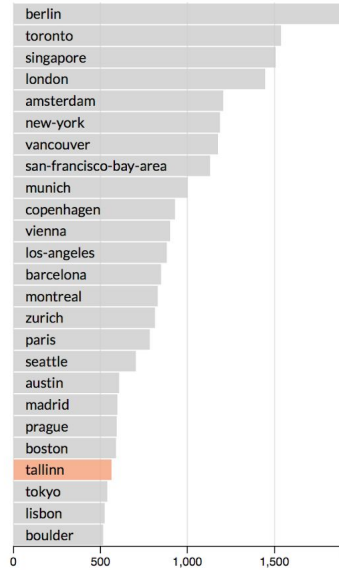

Focus?

No single best place in the world

Tallinn or London? Strengths and weaknesses

Life and work
balance

Compare with the right cities

What are the most important things for talent in location?

Finland

Spain

What are the most important things for talent in location?

Founders

Nurses

Current city

Followed city [reset](#)

Follower jobs

Types of follows

Follower signup date

Follower salaries (USD/month)

Silicon Valley is fantastic, but...

Source: [Atomico](#)

Source: [Angellist](#), [Teleport](#)