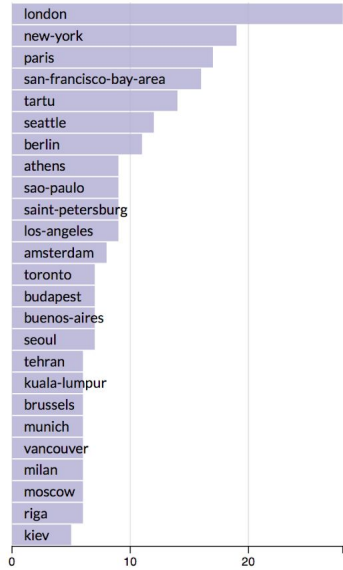

Focus?

No single best place in the world

Tallinn or London? Strengths and weaknesses

Life and work
balance

Compare with the right cities

What are the most important things for talent in location?

Finland

Spain

What are the most important things for talent in location?

Founders

Nurses

Current city

Followed city [reset](#)

Follower jobs

Types of follows

Follower signup date

Follower salaries (USD/month)

Silicon Valley is fantastic, but...

Source: [Atomico](#)

Source: [Angellist](#), [Teleport](#)