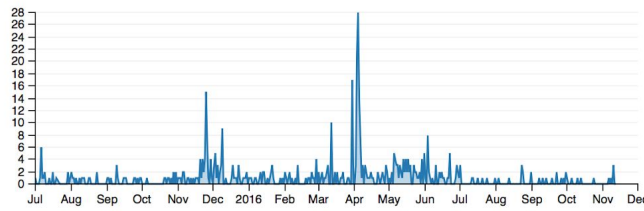

What are the most important things for talent in location?

Founders

Nurses

Current city

Followed city [reset](#)

Follower jobs

Types of follows

Follower signup date