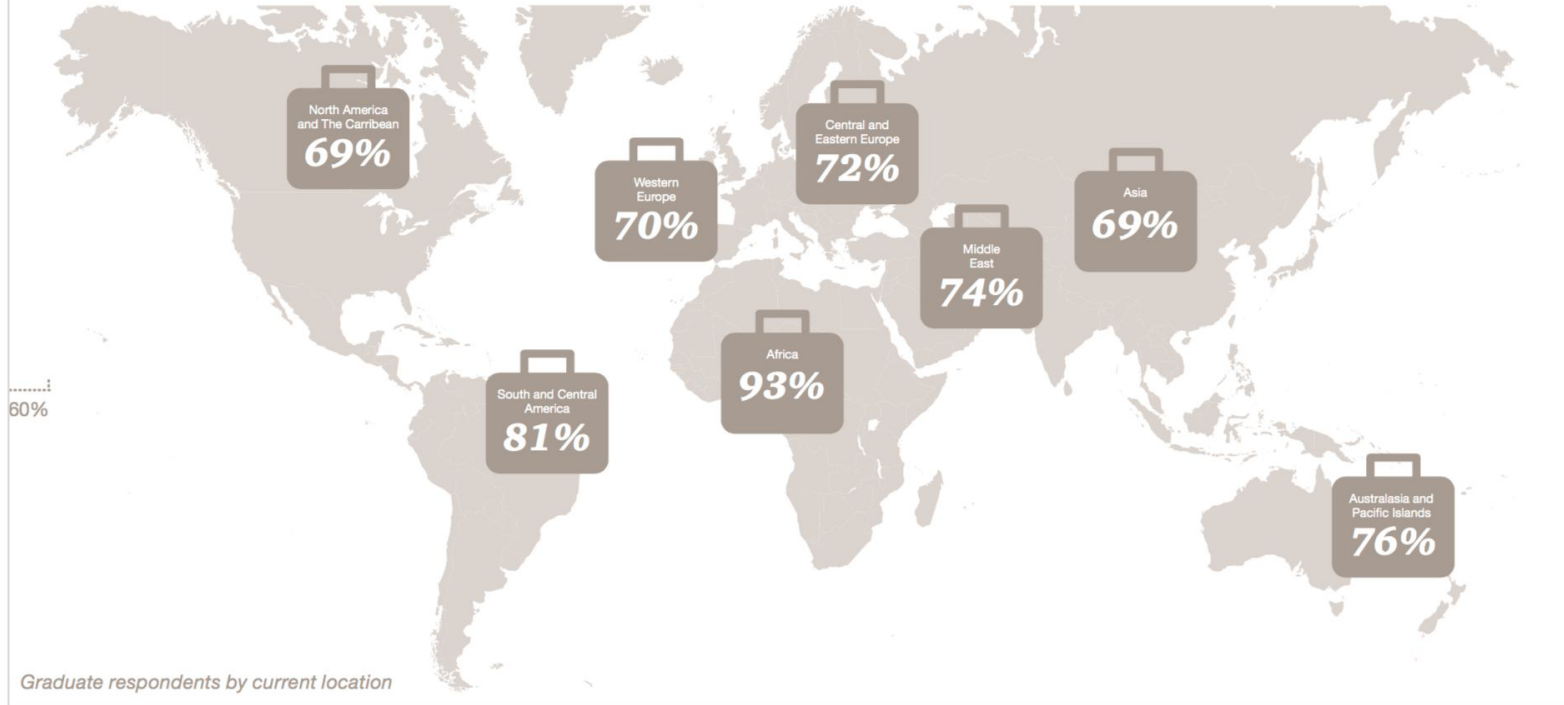

Where will people go?

Kristjan Lepik
Topia, 17.09.2018

Where should I live
and work?

- **350M millennials**

How can we get
people to move here?

- **3500 cities**

TALENT IS READY TO MOVE

I would like to work outside my home country in my career

MILLENNIALS ON THE MOVE

Figure 2.
Age-Specific Migration Rates, 2007–2009 and 2010–2012

BEST MATCHES BEST BUDGET ALL CITIES MY CITIES

PREFERENCES

RESET

PERSONAL DATA

HOUSING

LIVING COSTS

Focus?

No single best place in the world

Tallinn or London? Strengths and weaknesses

Life and work
balance

Compare with the right cities

What are the most important things for talent in location?

Finland

Spain