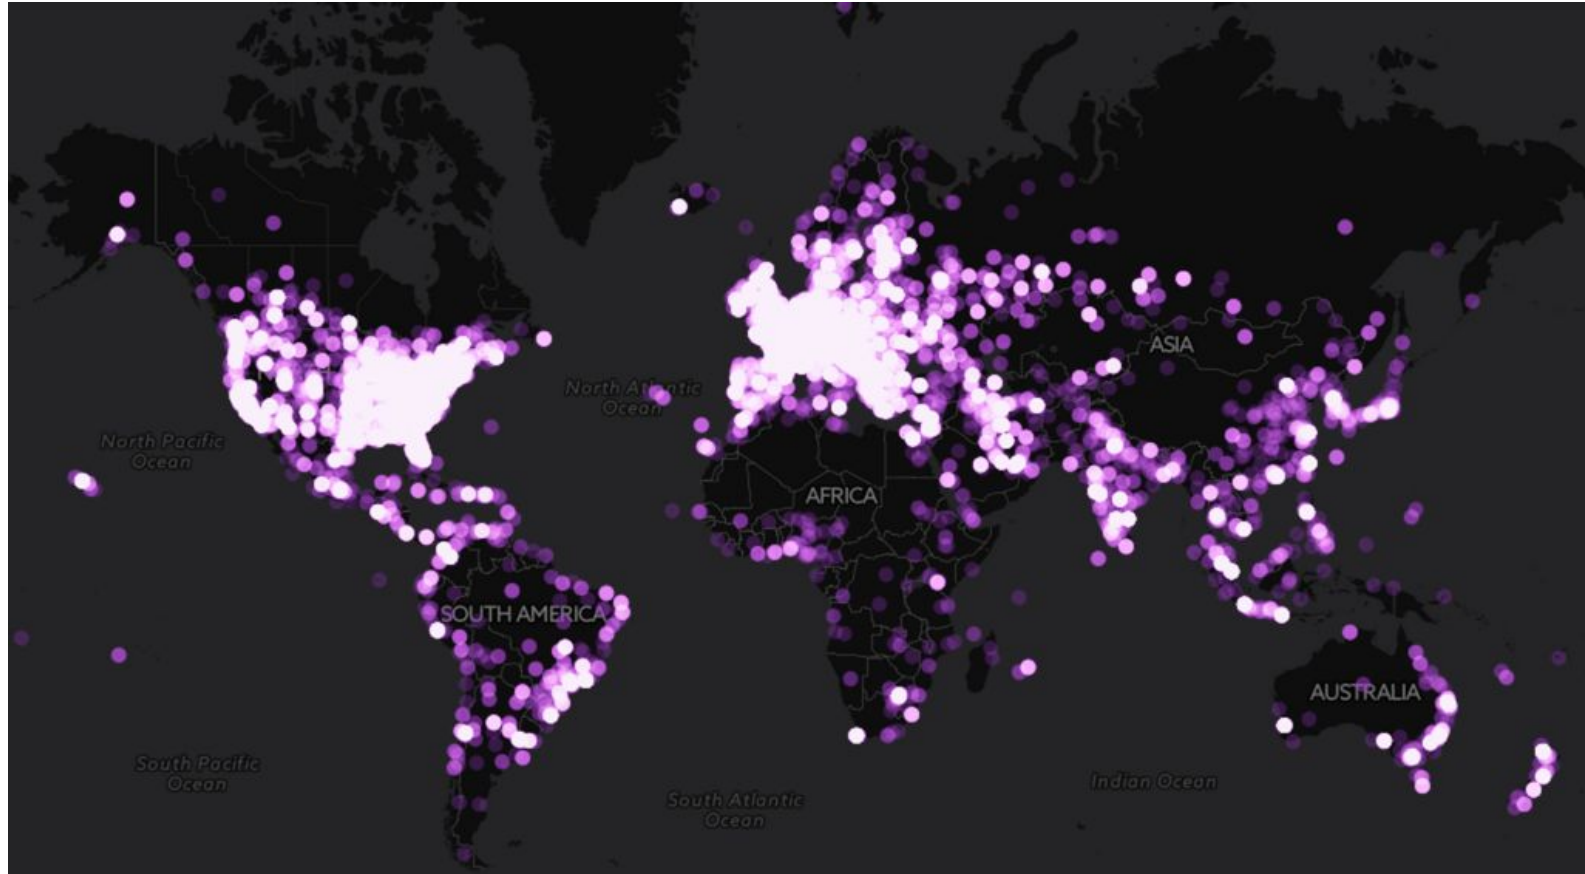

350,000 global knowledge workers

It's also about neighborhood

Neighborhoods

BEST MATCH **RENT** COMMUTE CLOSER LOOK

Beaconsfield Office

Demo Group Boulevard

Chertsey Office

Demo Group Boulevard