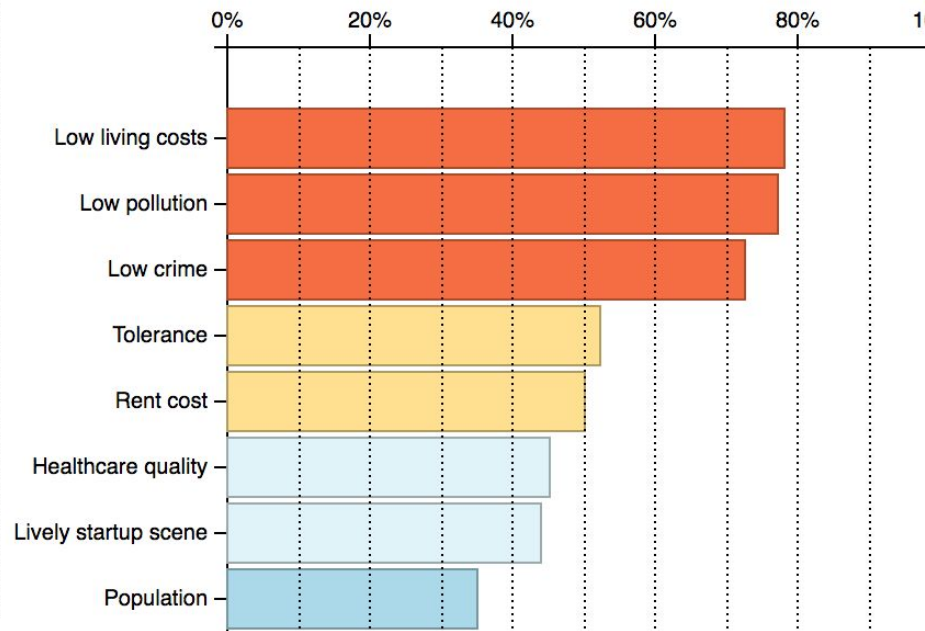

Focus?

No single best place in the world

Tallinn or London? Strengths and weaknesses

Life and work
balance

Compare with the right cities

What are the most important things for talent in location?

Finland

Spain

What are the most important things for talent in location?

Founders

Nurses

Current city

Followed city [reset](#)

Follower jobs

Types of follows

Follower signup date