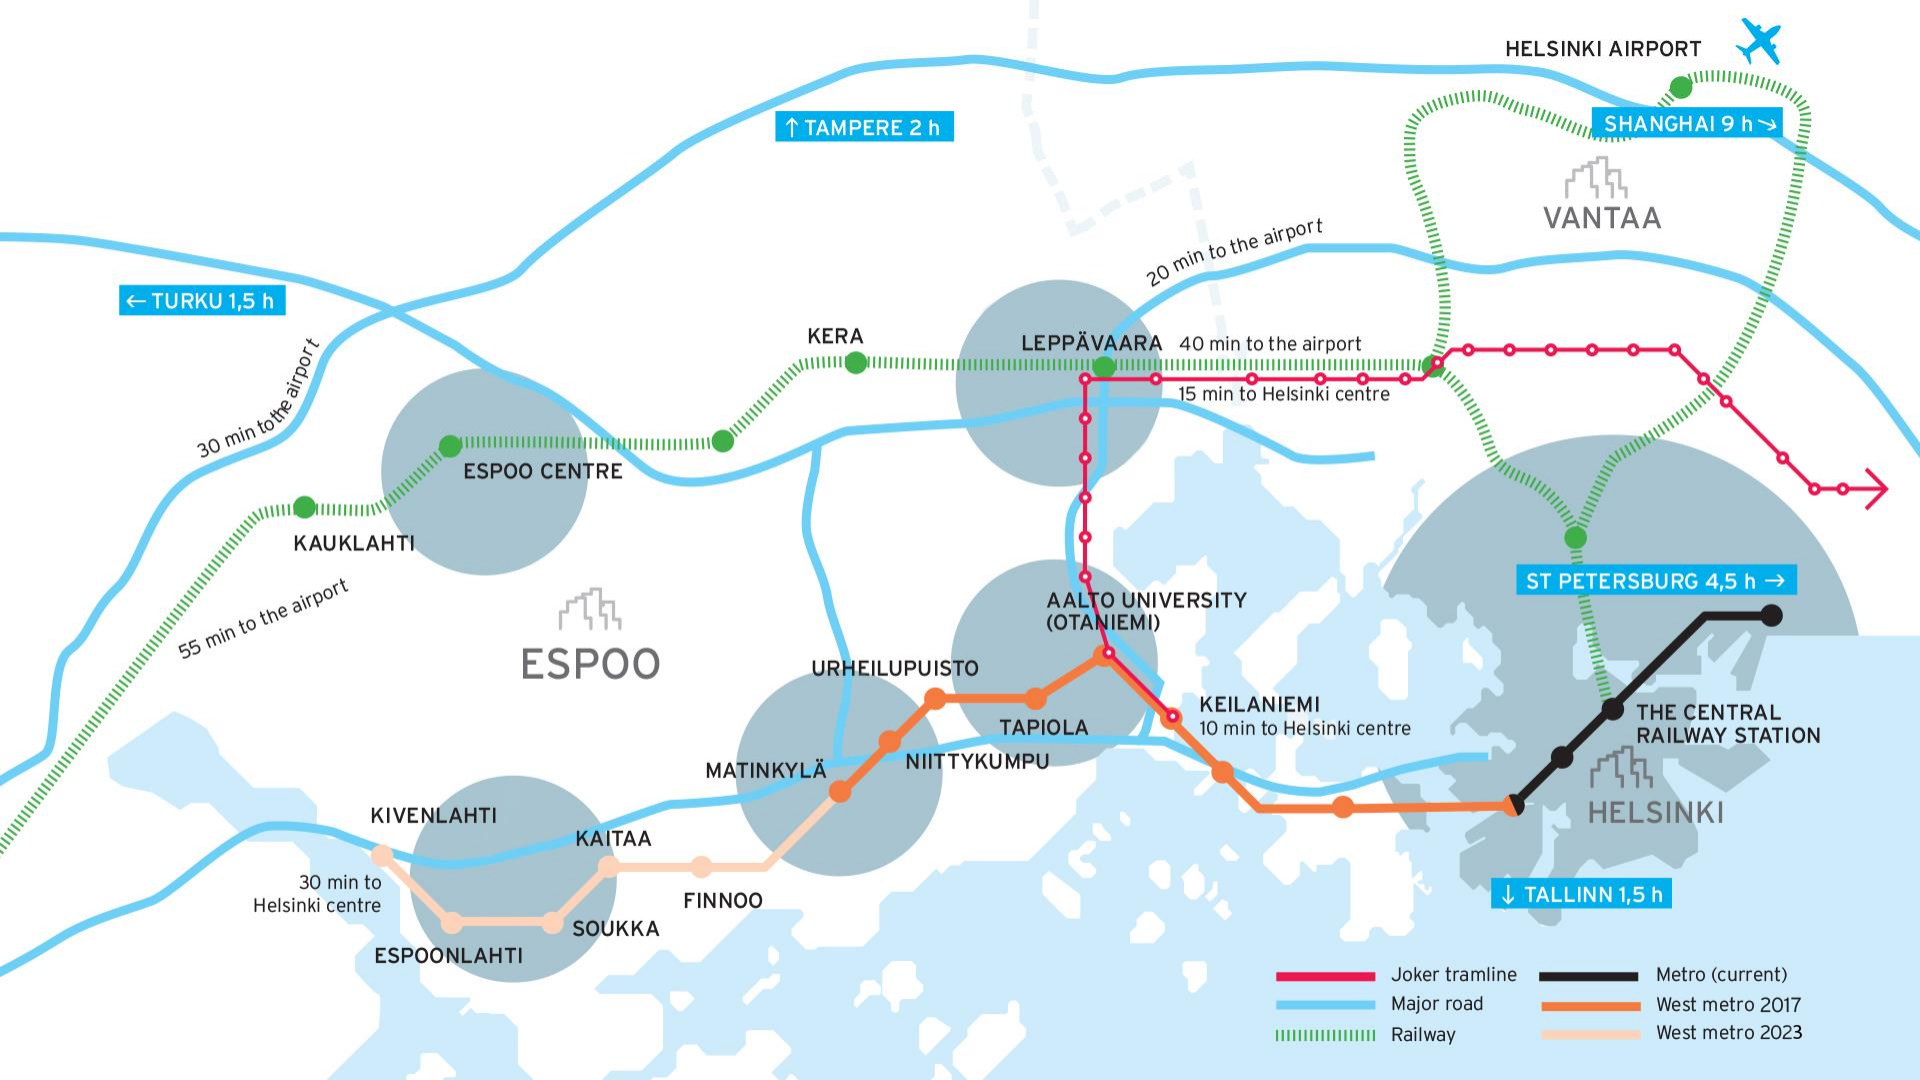

# ESPOO

The 2<sup>nd</sup> largest city in Finland

Espoo  
Innovation  
Garden

# ESPOO FAST FACTS

**280,628**  
inhabitants

**528km<sup>2</sup>**  
or **204mi<sup>2</sup>**  
of area

**95** lakes and  
**165** islands

**58km**  
or **36mi** of  
seashore

**108**  
schools or  
higher education  
institutions

**16** libraries  
and **9** museums