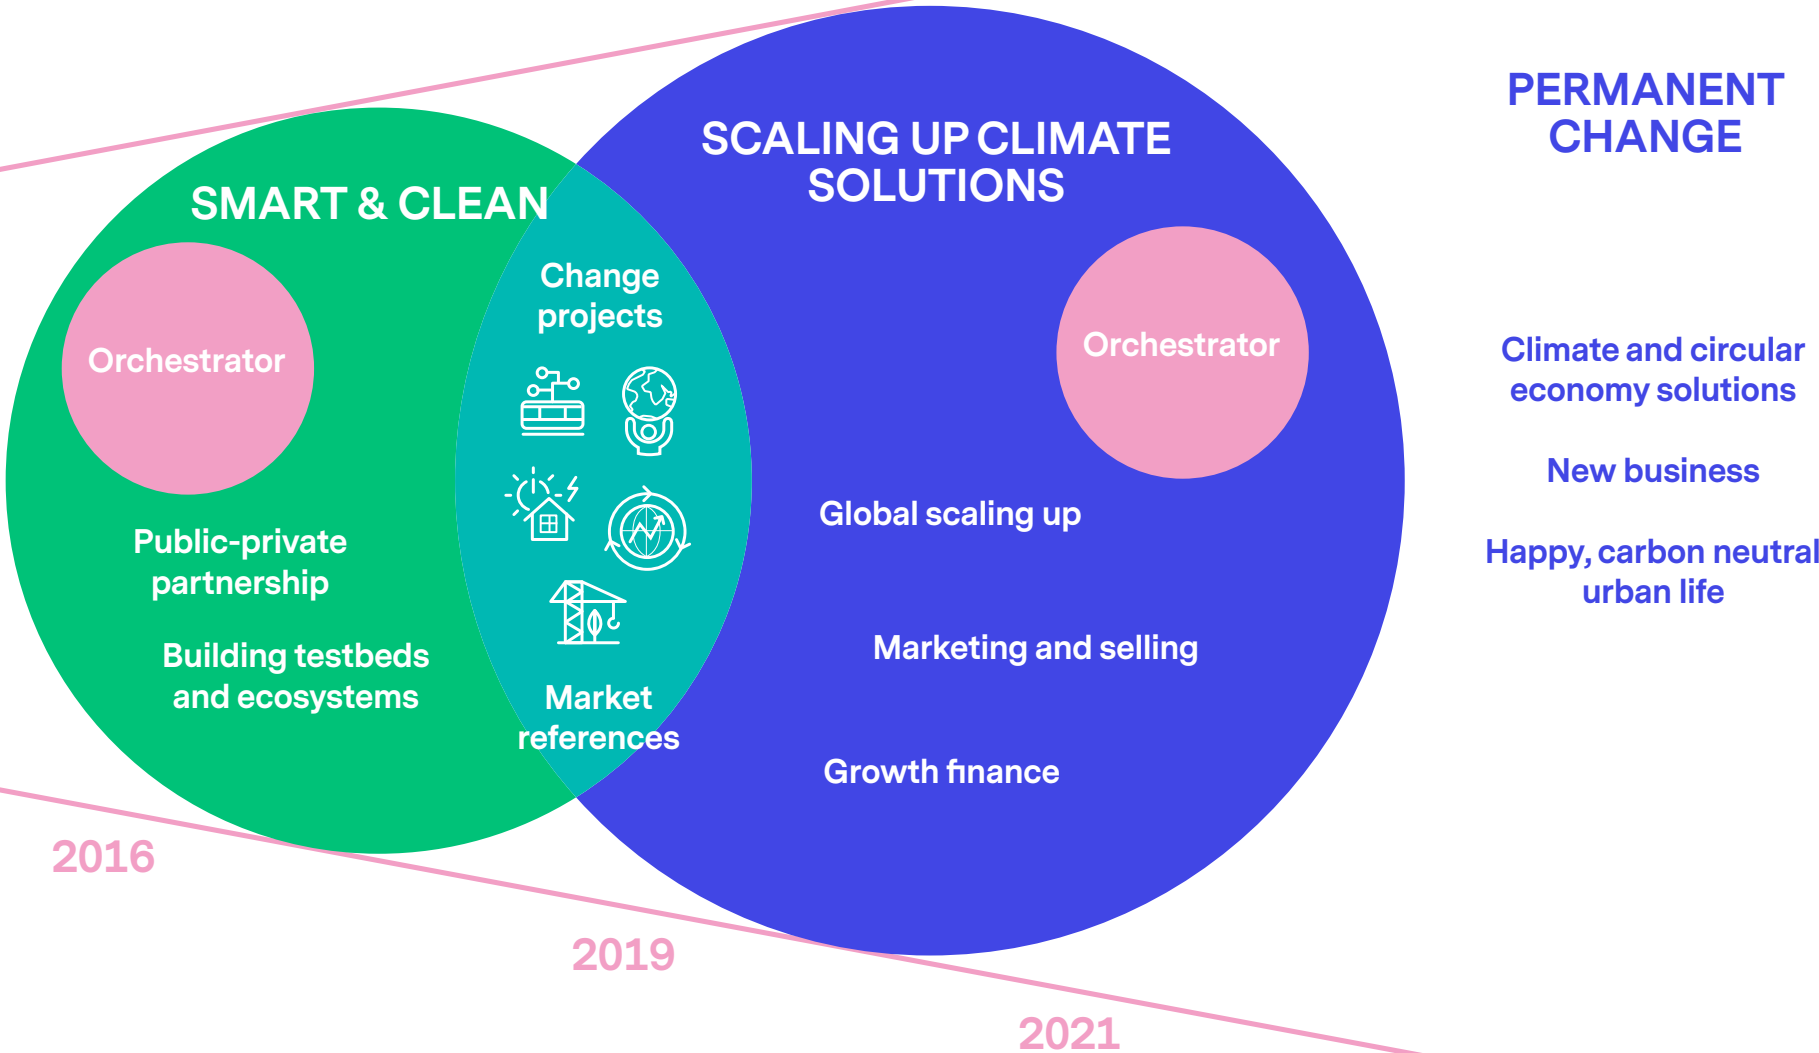

Renovation Leap

Aviapolis
Traffic Lab

Bio100

Urban Food

Indoor Air

Helsinki Air
Quality Testbed

From pilots to permanent change

- Cities
- State actors
- Universities & research institutions
- Businesses

Smart & Clean partners

Target: Helsinki Metropolitan is the best testbed in the world for smart and clean solutions.

Unique cooperation creates pioneering solutions that can be exported to the world.

The world's most sustainable built environment.

The world's leading circular economy city

Aiming at permanent changes

The world's most resource wise citizens

The world's smartest urban energy

The world's most attractive emission-free mobility

Smart & Clean Criteria

Social
impact

Emission
reduction

Business
potential

Resource
efficiency

International
reference value

Cooperation
between several
actors

**Permanent changes
are made together.**

Smart & Clean
HELSINKI METROPOLITAN